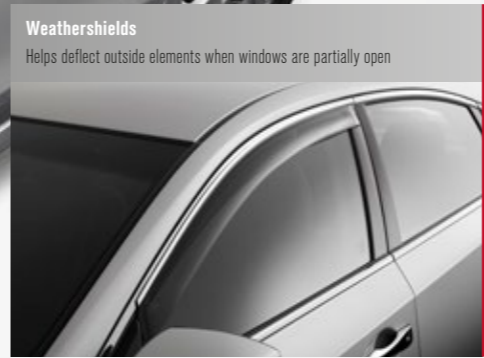

Scuff Plate
Chrome finish, protects the rear bumper fascia from scuffs and scratches

Vehicle image depicts accessorised L33 Altima ST in Brilliant Silver

Items featured with accessories, not included